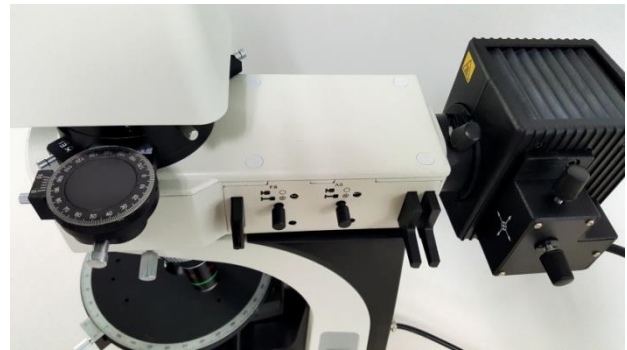

40X - 600X MAGNIFICATION TRINOCULAR MICROSCOPE

- High Quality Professional Compound Trinocular Microscope!
- Great for Doctors, Veterinarians, Breeders, Medical Students, Schools, Scientists, Research Labs.
- Excellent Bright and Clear Images through High Quality Optics