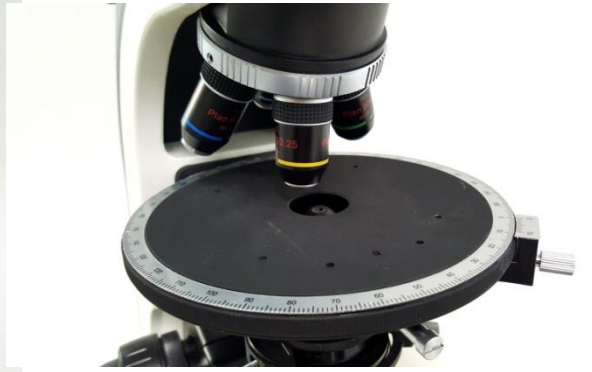

# LM33 *Polarizing Microscope*

6307 Winona Ave Saint Louis MO 63109-2124 USA

## 40X - 600X MAGNIFICATION TRINOCULAR MICROSCOPE

- High Quality Professional Compound Trinocular Microscope!
- Great for Doctors, Veterinarians, Breeders, Medical Students, Schools, Scientists, Research Labs.
- Excellent Bright and Clear Images through High Quality Optics

### Microscope Head Details

- 30 Degree Inclined Trinocular Head (Easier to View than 30 Deg.) Rotatable 360 Degrees.
- Adjusts to the Distance Between your Eyes: 50 to 75mm InterPupillary Distance.

### Stage Specifications

- Revolving Round Stage Diameter 160mm, Graduated in 1° Increments, Minimum resolution 6' When.
- Polarizer 360 Rotatable°
- using vernier scale. Coarse Adjustment Travel Range: 24mm. (Stage Movement Distance Up/Down).