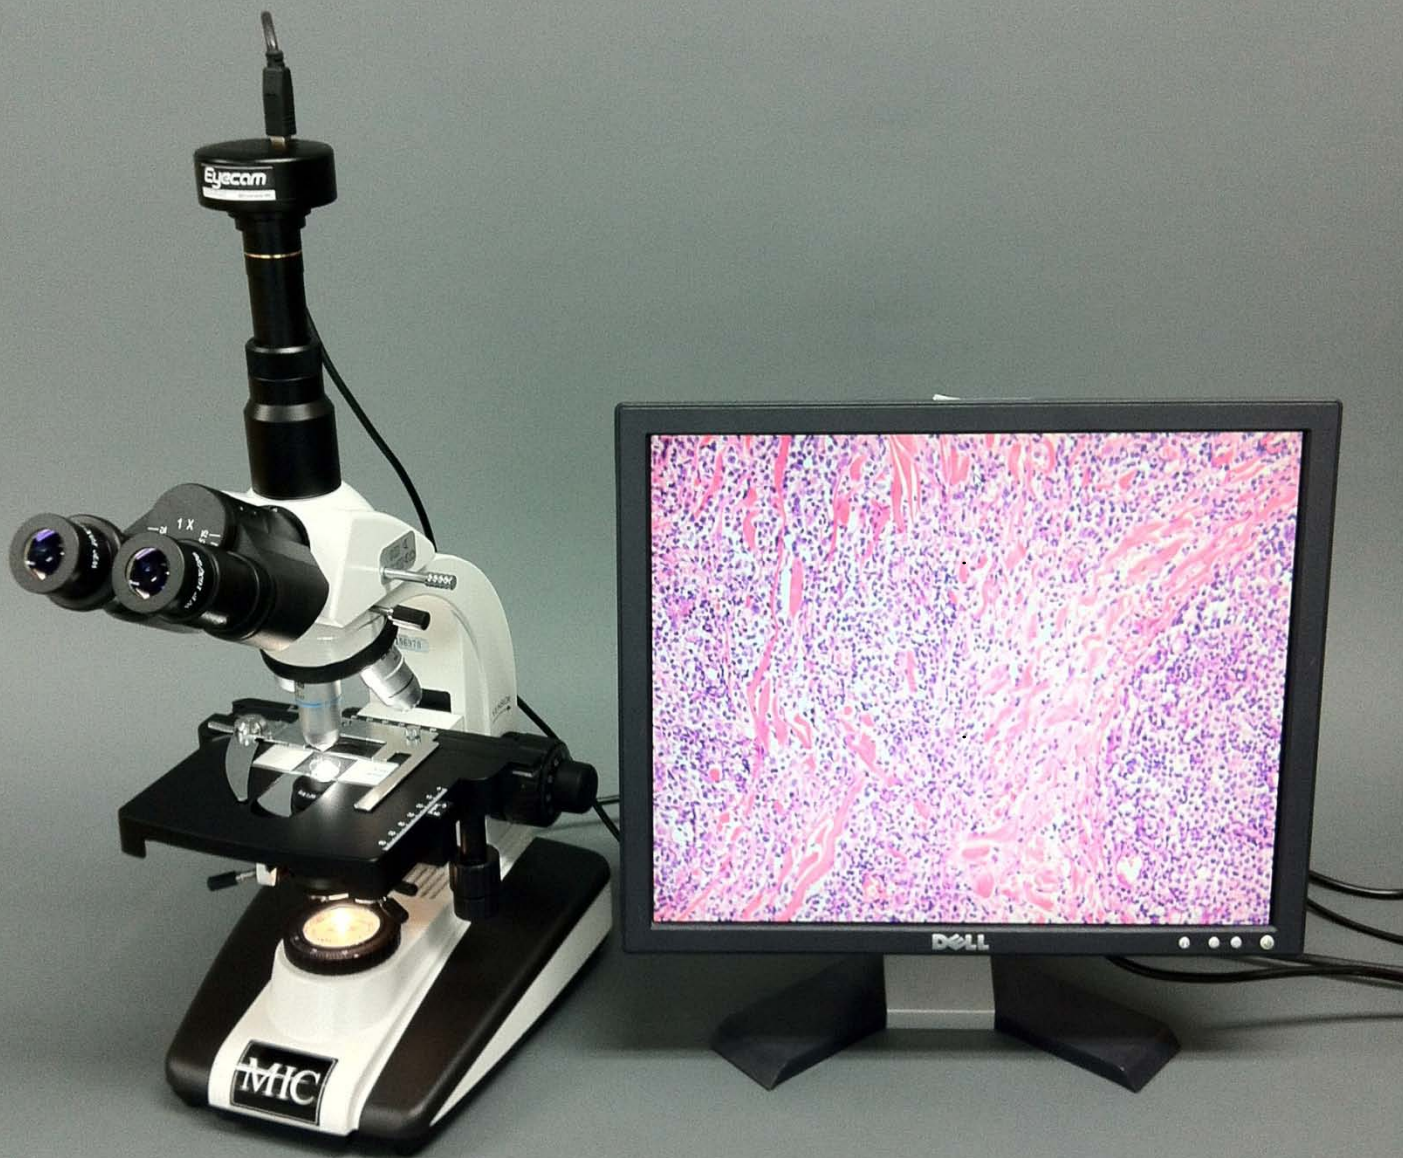

# S16C

*Professional Biological Microscope*

40X - 1000X MAGNIFICATION  
TRINOCULAR COMPOUND MICROSCOPE

6307 Winona Ave Saint Louis MO 63109-2124 USA

High Quality Professional Compound Trinocular Microscope.  
Great for Doctors, Veterinarians, Breeders, Medical Students, Schools, Scientists, Research Labs.  
Excellent Bright and Clear Images through High Quality Optics

### Microscope Head Details

- 30 Degree Inclined Trinocular Head (Easier to View than 45 Deg.) Rotatable 360 Degrees.
- Adjusts to the Distance Between your Eyes: 55 to 75mm InterPupillary Distance.

### Illumination

- High Wattage Variable Intensity 30W Tungsten Halogen Transmitted Base Illumination.
- Koehler Illumination System with Focusable Field Diaphragm on Base to allow for Better Control and more Efficient Use of Light Source.

### Camera Specification

- PC Interface                    USB 2.0, support
- Sensor                             1/2 inch, **Super Color HPCCD**, 3.1 M Pixels
- Image Control                    White balance Automatic and Manu R-G-B  
Exposure: Auto Exposure / Target / Time  
Color: Color-Mono / Gamma / Saturation / Contrast  
Misc: Flip-Horizontal / Flip-Vertical  
Frame Rate: Low / Medium / High